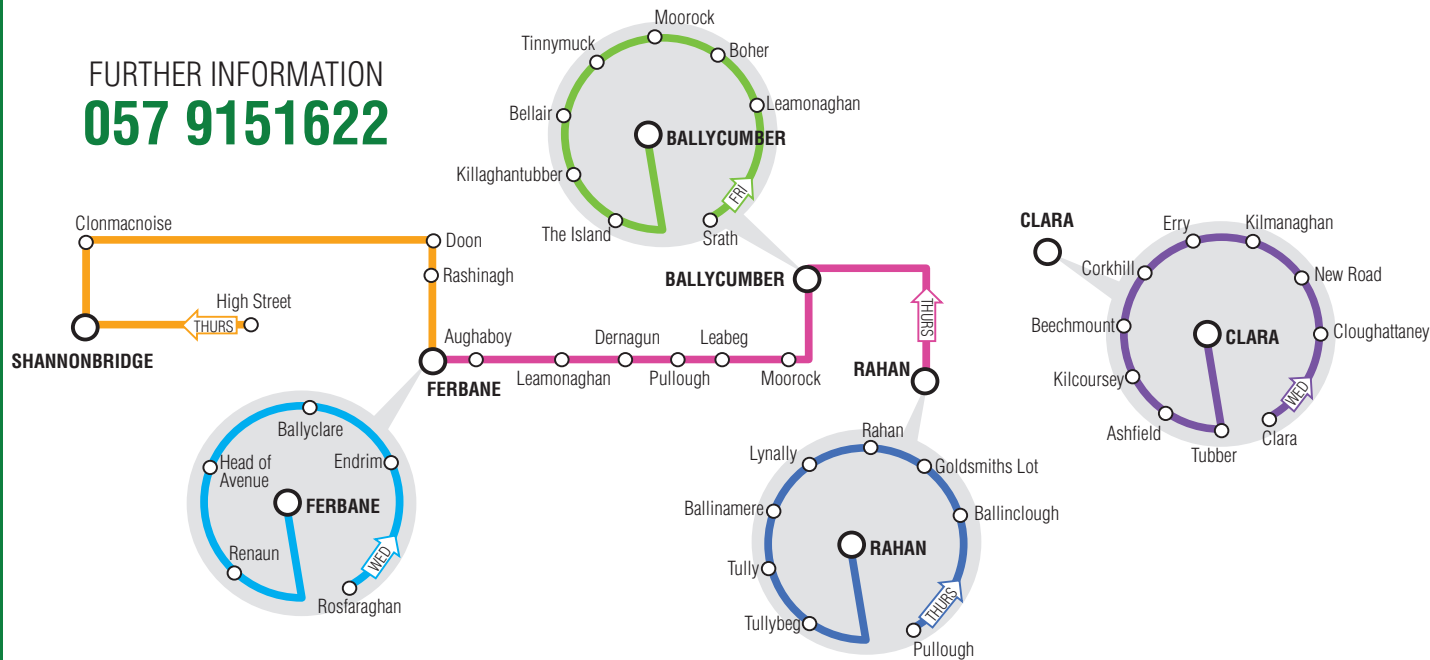

WEDNESDAYS THURSDAYS

CLARA AREA DEPARTS 2.00PM	RAHAN AREA DEPARTS 2.20PM
Cloughattaney	Pullough
New Road	Ballinlough
Kilmanaghan	Goldsmiths Lot
Erry	Rahan
Corkhill	Lynally
Beechmount	Ballinamere
Kilcoursey	Tully
Ashfield	Tullybeg
Tubber	
CLARA RESOURCE CENTRE DEPARTS 4.30PM	RAHAN COMMUNITY CENTRE DEPARTS 4.30PM

ACTIVE AGE

FURTHER INFORMATION
057 9151622

WEST & SOUTH OFFALY RURAL TRANSPORT PROGRAMME

SHANNONBRIDGE – FERBANE HERITAGE CENTRE

EVERY SECOND THURSDAY
via High Street, Shannonbridge,
 Clonmacnoise, Doon, Rashinagh,
 Ferbane

RAHAN – FERBANE HERITAGE CENTRE

EVERY SECOND THURSDAY
via Rahan, Ballycumber, Pullough,
 Ferbane

FERBANE AREA – FERBANE HERITAGE CENTRE

EVERY WEDNESDAY
via Rosfaraghan, Endrim,
 Ballyclare, Head of Avenue, Renaun,
 Church St, Ferbane

BALLYCUMBER AREA – BALLYCUMBER COMMUNITY CENTRE

EVERY FRIDAY AFTERNOON
via Srath, Leamonaghan, Boher,
 Moorock, Tinny, Bellair,
 Killaghantubber, The Island

CLARA AREA – CLARA RESOURCE CENTRE

EVERY WEDNESDAY AFTERNOON
via Clara, Cloughattaney, New
 Road, Kilmanaghan, Ery, Corkhill,
 Beechmount, Kilcoursey, Ashfield,
 Tubber, Tullamore