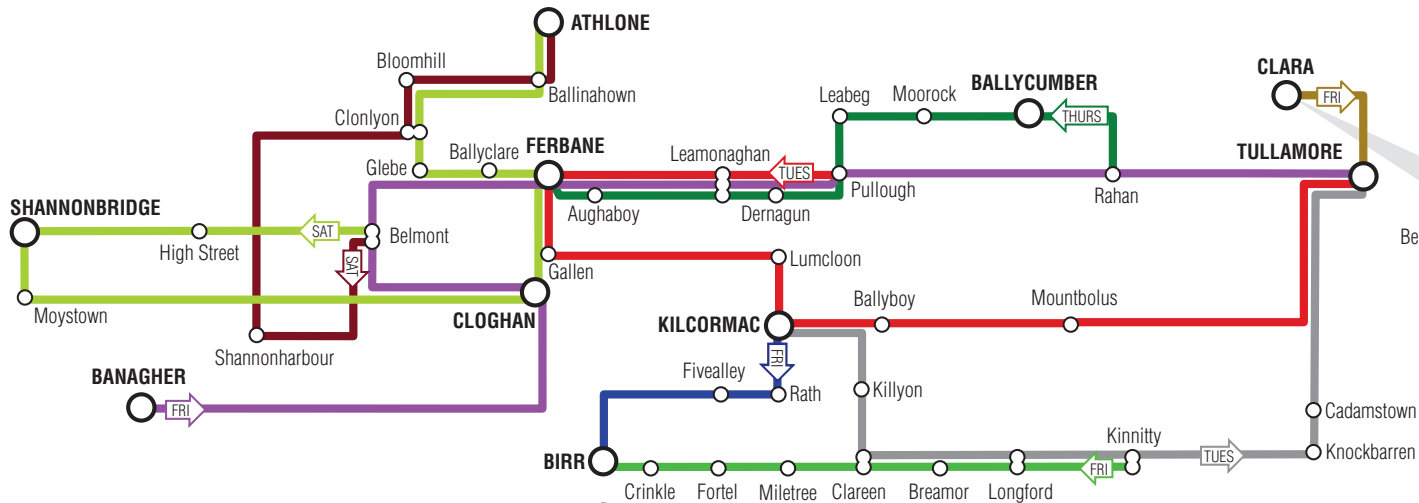

(see detail)