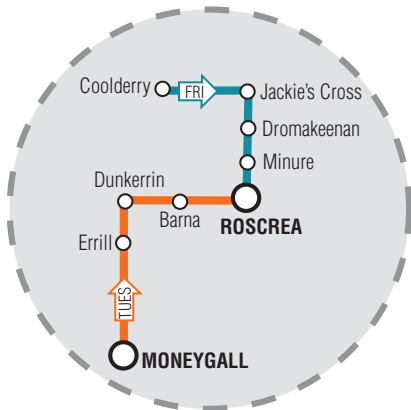

FURTHER INFORMATION

057 9151622

South of Birr

WEST & SOUTH OFFALY
Rural Transport
PROGRAMME

FERBANE – TULLAMORE

EVERY TUESDAY **via** Pullough, Leamonaghan, Ferbane, Gallen, Lumcloon, Kilcormac, Ballyboy, Mountbolus, Tullamore

RATH/KILCORMAC – BIRR

EVERY FRIDAY **via** Kilcormac, Rath, Fivealley, Tullamore Road, Birr

KINNITTY – BIRR

EVERY FRIDAY **via** Kinnitty, Longford, Breamor, Clareen, Miletree, Fortel, Crinkle, Birr

BANAGHER – TULLAMORE

EVERY FRIDAY **via** Banagher, Cloghan, Belmont, Ferbane, Leamonaghan, Pullough, Rahan, Tullamore

RAHAN – FERBANE

EVERY THURSDAY **via** Pullough, Dernagun, Rahan, Ballycumber, Moorock, Leabeg, Leamonghan, Pullough, Aughaboy, Ferbane

BELMONT – ATHLONE

EVERY SATURDAY **via** Belmont,

High Street, Shannonbridge, Moystown, Cloghan, Ferbane, Ballyclare, Glebe, Clonlyon, Ballinahown, Athlone

KINNITTY – TULLAMORE

EVERY TUESDAY **via** Kilcormac, Killyon, Clareen, Breamor, Kinnitty, Longford, Knockbarron, Cadamstown, Tullamore

BELMONT – ATHLONE

EVERY SATURDAY **via** Belmont, Shannonharbour, Clonlyon, Bloomhill, Ballinahown, Athlone

CLARA – TULLAMORE

EVERY FRIDAY **via** Clara, Cloughattaney, New Road, Kilmanaghan, Erry, Corkhill, Beechmount, Kilcoursey, Ashfield, Tubber, Tullamore.

COOLDERRY – ROSCREA

EVERY FRIDAY **via** Jackie's Cross, Dromakeenan, Minure, Roscrea

MONEYGALL – ROSCREA

EVERY TUESDAY **via** Moneygall, Errill, Dunkerrin, Barna, Roscrea