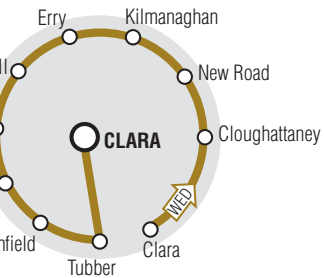

### TOWN CENTRE TRIPS

TULLAMORE | BIRR | CLARA | FERBANE | ATHLONE | ROSCREA

TUESDAYS	FRIDAYS	FRIDAYS	FRIDAYS	THURSDAYS	SATURDAYS	TUESDAYS	SATURDAYS	FRIDAYS
<b>FERBANE</b> DEPARTS PULLOUGH 9.45AM	<b>RATH/ KILCORMAC</b> DEPARTS 10.00AM	<b>KINNITTY</b> DEPARTS 10.00AM	<b>BANAGHER</b> DEPARTS 9.45AM	<b>RAHAN</b> DEPARTS 10.00AM	<b>BELMONT</b> DEPARTS 1.05PM	<b>KINNITTY</b> DEPARTS 10.00AM	<b>BELMONT</b> DEPARTS 10.00AM	<b>CLARA</b> DEPARTS 10.00AM
● Pullough	● Kilcormac	● Longford	● Cloghan	● Pullough	● High Street	● Kilcormac	● Shannonharbour	● Cloughattaney
● Leamonaghan	● Rath	● Breamor	● Belmont	● Dernagun	● Shannonbridge	● Killyon		● New Road
● Ferbane	● Fivealley	● Clareen	● Ferbane	● Ballycumber	● Moystown	● Clareen	● Clonlyon	● Kilmanaghan
● Gallen	● Tullamore Rd	● Miletree	● Leamonaghan	● Moorock	● Cloghan	● Kinnitty		● Erry
● Lumcloon		● Fortel	● Pullough	● Leabeg	● Ferbane	● Longford	● Bloomhill	● Corkhill
● Kilcormac		● Crinkle	● Rahan	● Leamonaghan	● Ballyclare	● Knockbarron		● Beechmount
● Ballyboy				● Pullough	● Glebe		● Ballinahown	● Kilcoursey
● Mountbolus				● Aughaboy	● Clonlyon	● Cadamstown		● Ashfield
					● Ballinahown			● Tubber
								● Clara Town
<b>TULLAMORE</b> DEPARTS 1.30PM	<b>BIRR</b> DEPARTS 1.00PM	<b>BIRR</b> DEPARTS 1.00PM	<b>TULLAMORE</b> DEPARTS 1.30PM	<b>FERBANE</b> DEPARTS 1.00PM	<b>ATHLONE</b> DEPARTS 5.05PM	<b>TULLAMORE</b> DEPARTS 5.05PM	<b>ATHLONE</b> DEPARTS 5.00PM	<b>TULLAMORE</b> DEPARTS 12.30PM

(see detail)

FURTHER INFORMATION

**057 9151622**

South of Birr

WEST & SOUTH OFFALY  
**Rural Transport**  
PROGRAMME

**FERBANE – TULLAMORE**

EVERY TUESDAY **via** Pullough, Leamonaghan, Ferbane, Gallen, Lumcloon, Kilcormac, Ballyboy, Mountbolus, Tullamore

**BANAGHER – TULLAMORE**

EVERY FRIDAY **via** Banagher, Cloghan, Belmont, Ferbane, Leamonaghan, Pullough, Rahan, Tullamore

**RAHAN – FERBANE**

EVERY THURSDAY **via** Pullough, Dernagun, Rahan, Ballycumber, Moorock, Leabeg, Leamonghan, Pullough, Aughaboy, Ferbane