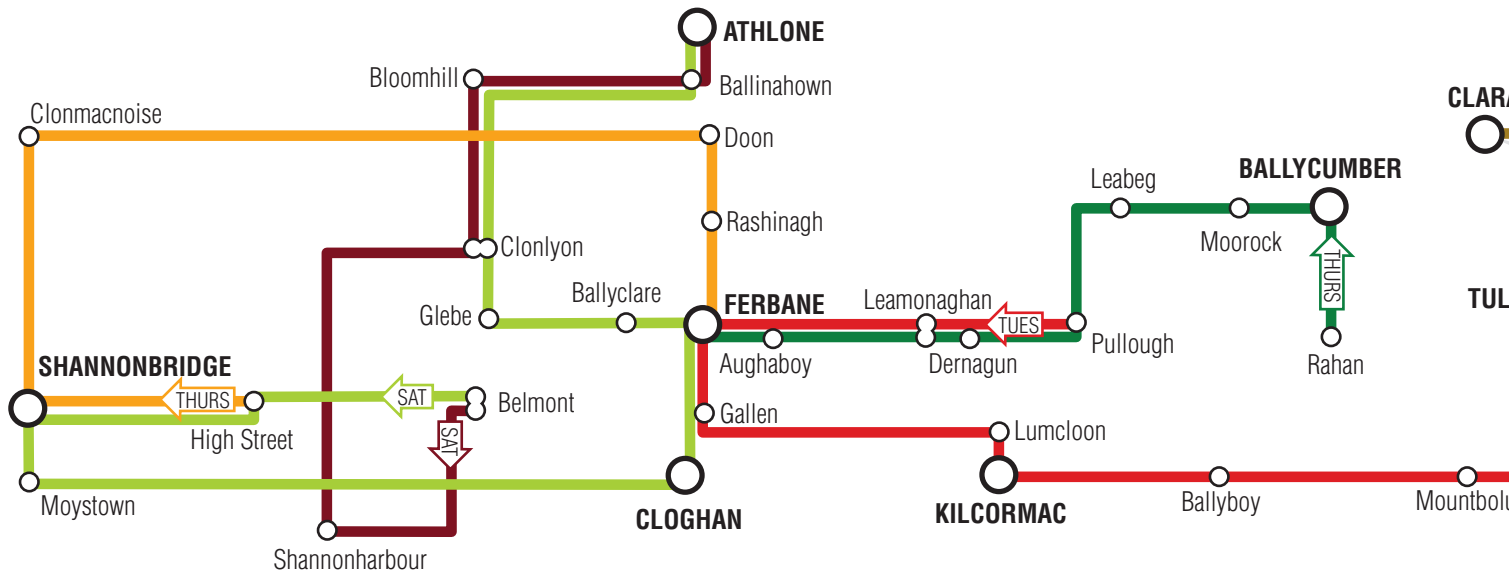

ATHLONE
DEPARTS 5.05PM**SATURDAYS****BELMONT**
DEPARTS
10.00AM

- Shannonharbour
- Clonlyon
- Bloomhill
- Ballinahown

ATHLONE
DEPARTS 5.00PM**FRIDAYS****CLARA**
DEPARTS
10.00AM

- Cloughattaney
- New Road
- Kilmanaghan
- Erry
- Corkhill
- Beechmount
- Kilcoursey
- Ashfield
- Tubber
- Clara Town

TULLAMORE
DEPARTS 1.30PM

CLARA

TULLAGH

FERBANE – TULLAMORE

EVERY TUESDAY

via Pullough, Leamonaghan, Ferbane, Gallen, Lumcloon, Kilcormac, Ballyboy, Mountbolus, Tullamore

SHANNONBRIDGE – FERBANE

EVERY SECOND THURSDAY

via High Street, Shannonbridge, Clonmacnoise, Doon, Rashinagh, Ferbane

RAHAN – FERBANE

EVERY THURSDAY

via Pullough, Dernagun, Ballycumber, Mooroch, Leabeg, Leamonaghan, Pullough, Aughaboy, Ferbane

BELMONT – ATHLONE

CLARA – TULLAMORE

EVERY FRIDAY

via Clara, Cloughattaney, New Road, Kilmanaghan, Erry, Corkhill, Beechmount, Kilcoursey, Ashfield, Tober, Clara Town, Tullamore.

FURTHER INFORMATION

057 9151622