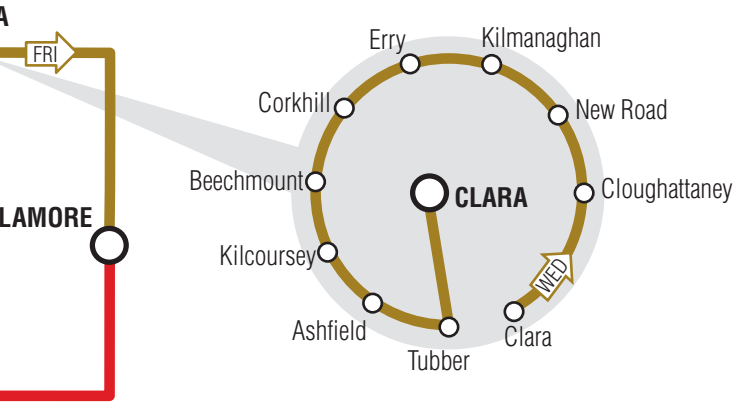

ATHLONE
DEPARTS 5.05PM**SATURDAYS****BELMONT**
DEPARTS
10.00AM

- Shannonharbour
- Clonlyon
- Bloomhill
- Ballinahown

ATHLONE
DEPARTS 5.00PM**FRIDAYS****CLARA**
DEPARTS
10.00AM

- Cloughattaney
- New Road
- Kilmanaghan
- Erry
- Corkhill
- Beechmount
- Kilcoursey
- Ashfield
- Tubber
- Clara Town

TULLAMORE
DEPARTS 1.30PM

CLARA

TULLAGH

FERBANE – TULLAMORE

EVERY TUESDAY

via Pullough, Leamonaghan, Ferbane, Gallen, Lumcloon, Kilcormac, Ballyboy, Mountbolus, Tullamore

SHANNONBRIDGE – FERBANE

EVERY SECOND THURSDAY

via High Street, Shannonbridge, Clonmacnoise, Doon, Rashinagh, Ferbane

RAHAN – FERBANE

EVERY THURSDAY

via Pullough, Dernagun, Ballycumber, Mooroch, Leabeg, Leamonaghan, Pullough, Aughaboy, Ferbane

BELMONT – ATHLONE

CLARA – TULLAMORE

EVERY FRIDAY

via Clara, Cloughattaney, New Road, Kilmanaghan, Erry, Corkhill, Beechmount, Kilcoursey, Ashfield, Tober, Clara Town, Tullamore.

FURTHER INFORMATION

057 9151622