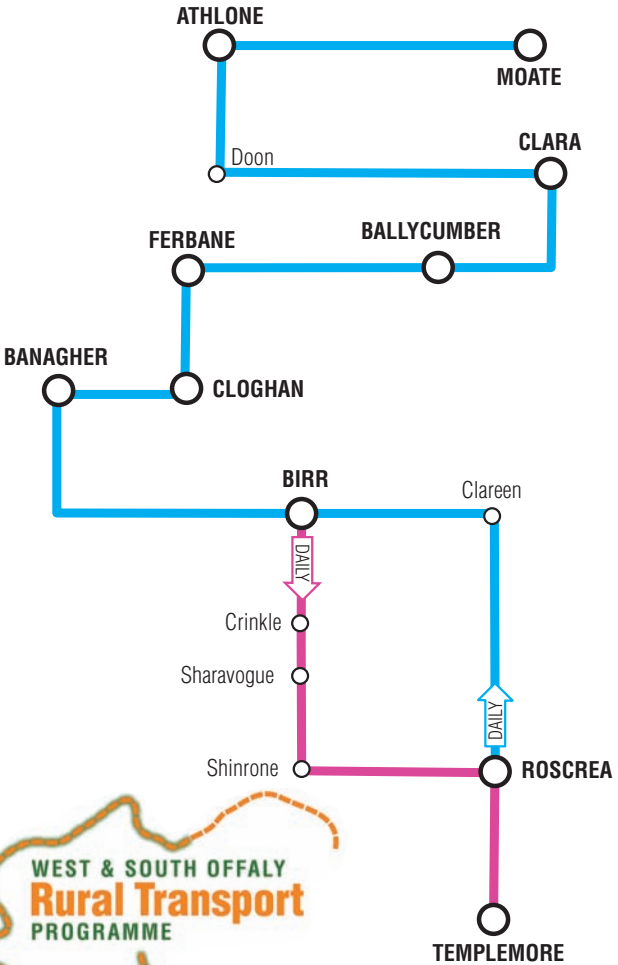

WEST & SOUTH OFFALY Rural Transport PROGRAMME

EDUCATION

DAILY

ROSCREA

DEPARTS 7.10AM

- Clareen
- Birr
- Banagher
- Cloghan
- Ferbane
- Ballycumber
- Clara
- Doon

AIT/MOATE BUSINESS COLLEGE

DEPARTS MOATE
4.30PM

DAILY

BIRR

DEPARTS 8.20AM

- The Square
- Crinkle
- Rathbeg
- Sharavogue
- Shinrone
- Brosna
- Roscrea

TEMPLEMORE

DEPARTS
4.30PM

These routes run according to college schedules with a daily service from the start of September to middle of May annually – timetables may vary from time to time according to passenger needs. Please note that our yearly route is planned based on the area of applications and can be modified to suit individual needs.

Offaly Local Development
COMPANY

WEST & SOUTH OFFALY RURAL TRANSPORT PROGRAMME

FURTHER INFORMATION
057 9151622

BIRR – AIT/ MOATE BUSINESS COLLEGE

DAILY **via** Roscrea, Clareen,
Birr, Banagher, Cloghan, Ferbane,
Ballycumber, Clara, Doon,
Athlone IT, Moate

BIRR – TEMPLEMORE

DAILY **via** The Square Birr, Crinkle,
Rathbeg, Sharavogue, Shinrone, Brosna,
Roscrea, Templemore